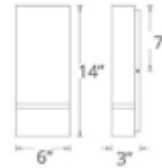

MODEL #
BCRX

TECHNICAL SPECIFICATION

MODEL #:	WATTAGE:	VOLTAGE:	KELVIN:	SIZE:
TECHNOLOGY:	ACCESSORIES:			
PROJECT:	NOTES:			
TYPE:	AREA:			

FEATURES

PRODUCT IMAGE

LOCATION
Damp

LIGHT PROPERTIES

Available Kelvin Options: