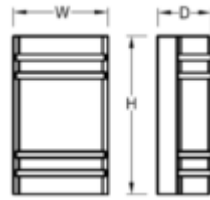

MODEL #
BSQ – WET

TECHNICAL SPECIFICATION

MODEL #:	WATTAGE:	VOLTAGE:	KELVIN:	SIZE:
TECHNOLOGY:	ACCESSORIES:			
PROJECT:	NOTES:			
TYPE:	AREA:			

FEATURES

PRODUCT IMAGE

APPLICATION

Outdoor
Sconce
Wet

LOCATION

Wet