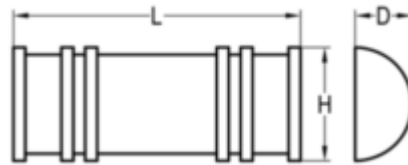

MODEL #:	WATTAGE:	VOLTAGE:	KELVIN:	SIZE:
TECHNOLOGY:	ACCESSORIES:			
PROJECT:	NOTES:			
TYPE:	AREA:			

FEATURES

PRODUCT IMAGE

APPLICATION
Indoor
Sconce

LOCATION
Damp

LIGHT PROPERTIES

Available Kelvin Options: