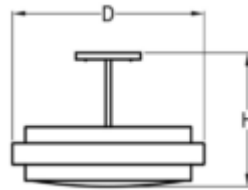

MODEL #
HDEP

TECHNICAL SPECIFICATION

MODEL #:	WATTAGE:	VOLTAGE:	KELVIN:	SIZE:
TECHNOLOGY:	ACCESSORIES:			
PROJECT:	NOTES:			
TYPE:	AREA:			

FEATURES

PRODUCT IMAGE

APPLICATION
Ceiling
Indoor

LOCATION
Damp

LIGHT PROPERTIES