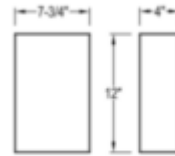

MODEL #
MGR

TECHNICAL SPECIFICATION

MODEL #:	WATTAGE:	VOLTAGE:	KELVIN:	SIZE:
TECHNOLOGY:	ACCESSORIES:			
PROJECT:	NOTES:			
TYPE:	AREA:			

FEATURES

PRODUCT IMAGE

APPLICATION
Indoor
Sconce

LOCATION
Damp

LIGHT PROPERTIES