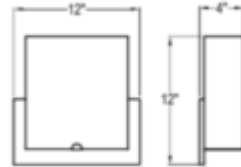

MODEL #
ODM

TECHNICAL SPECIFICATION

MODEL #:	WATTAGE:	VOLTAGE:	KELVIN:	SIZE:
TECHNOLOGY:	ACCESSORIES:			
PROJECT:	NOTES:			
TYPE:	AREA:			

FEATURES

PRODUCT IMAGE

APPLICATION
Indoor
Sconce

LOCATION
Damp

LIGHT PROPERTIES