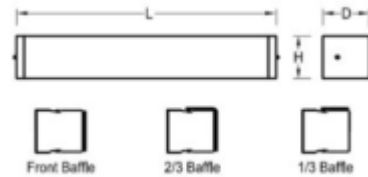

MODEL #
VAS

TECHNICAL SPECIFICATION

MODEL #:	WATTAGE:	VOLTAGE:	KELVIN:	SIZE:
TECHNOLOGY:	ACCESSORIES:			
PROJECT:	NOTES:			
TYPE:	AREA:			

FEATURES

PRODUCT IMAGE

APPLICATION
Indoor
Over Bed & Vanity

LOCATION
Damp